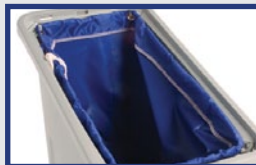

Optional internal nylon bags fit snugly against container